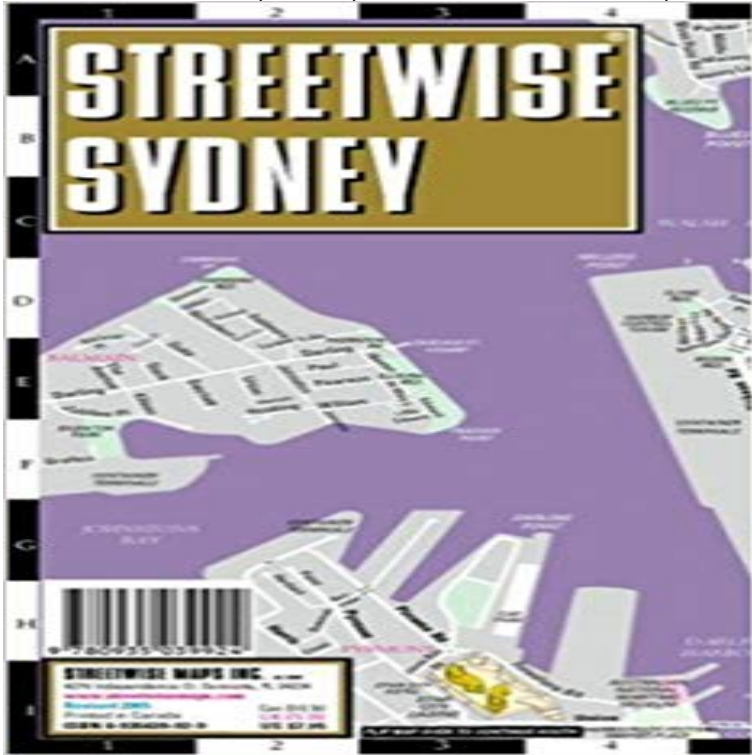

## Streetwise Sydney Laminated City Street Map

PLEASE NOTE: A newly updated version of this STREETWISE map is available. The map may be found by searching for the new product ISBN: 9781931257428 Thank You. Streetwise Sydney Map - Laminated City Center Street Map of Sydney, Australia - Folding pocket size travel map with integrated monorail lines & stations. This map covers the following areas: Main Sydney Map 1:10,000. Sydney is Australia's premier city. There's an attitude of let's have fun that permeates everything in this city. If there's a celebration to be had, Sydney does it up big. This is one of the best cities in the world in which to celebrate New Year's Eve and the festival mood continues on throughout the year. The largest city in Australia but not the capital (Can you name the capital? Answer below), Sydney has double the space of New York and half the population. What you'll find is a city built around the water preserving much of its open space. The Opera House and the Sydney Harbour Bridge are the impressive landmarks that symbolize the city. Projecting out into Port Jackson, the Opera House is probably best viewed from the top of the Harbour Bridge, but that excursion may not be for the faint of heart. Climbing to the summit takes about 3 hours, start to finish, and reaches a peak of 134 meters (439.63 feet). Some say it's the best way to conquer a fear of heights. You decide. The Rocks, the old town historic section of Sydney, is located across from the Opera House. First settled in 1788, the European Colonists' homes and businesses have been restored and now house trendy restaurants, boutiques and galleries. The Rocks Market, held every weekend at the north end of George Street and Playfair, is a wild street market featuring everything imaginable. Next to The Rocks is Circular Quay, the center for water traffic in the harbour. Ferries, cruises and jet boat rides leave from here and you can pick and